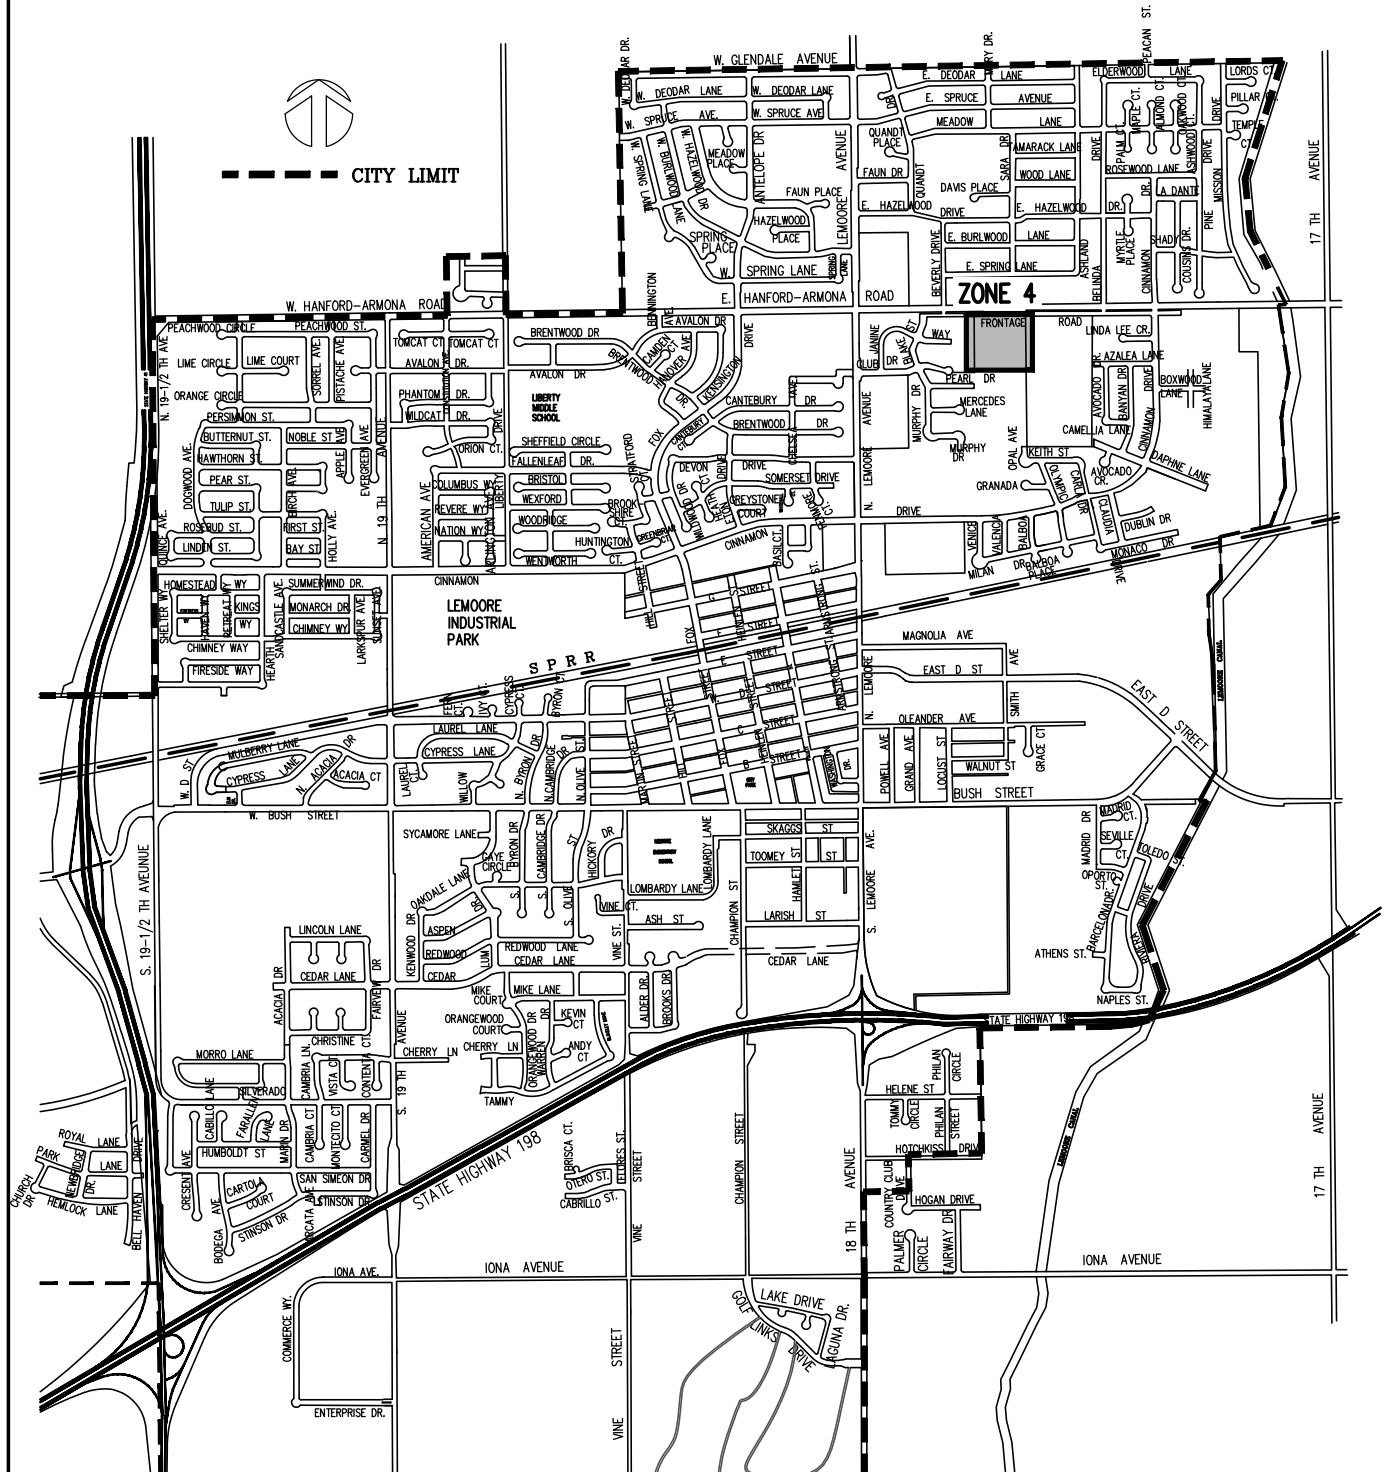

CITY OF LEMOORE

PUBLIC FACILITIES MAINTENANCE DISTRICT NO. 1, ZONE 4

VICINITY MAP

NO SCALE