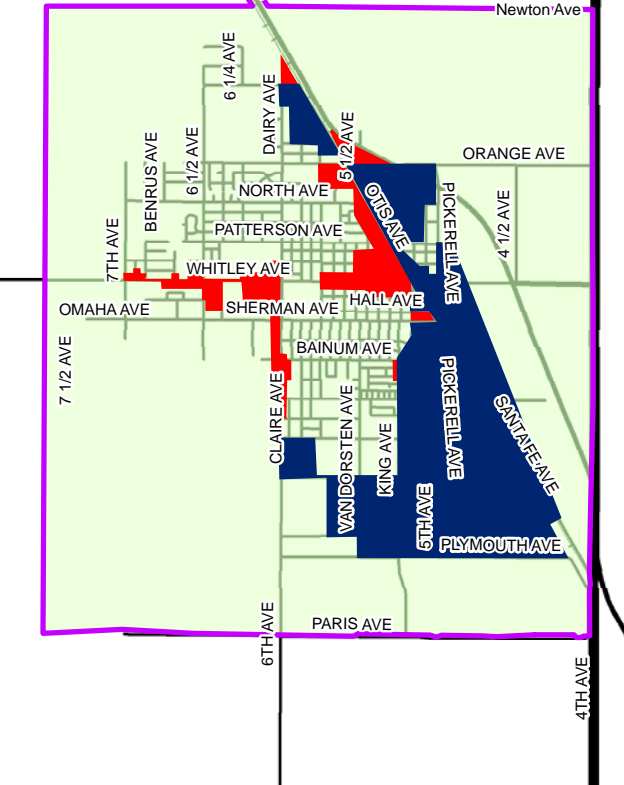

KINGS COUNTY ENTERPRISE ZONE
Application
for
2008 Designation
Map 2
Proposed Boundary Map

-  Kings County Boundary
-  Proposed Enterprise Zone Boundary
-  Commercial
-  Industrial
-  Eligible Area
-  Highway
-  Street

KINGS edc Map Prepared
January 14, 2009
By
 california

**KINGS COUNTY
 ECONOMIC DEVELOPMENT CORP.**
 120 North Irwin
 Hanford, CA 93230
 (559)585-3576 fax (559)585-7393
 www.kingsedc.org info@kingsedc.org