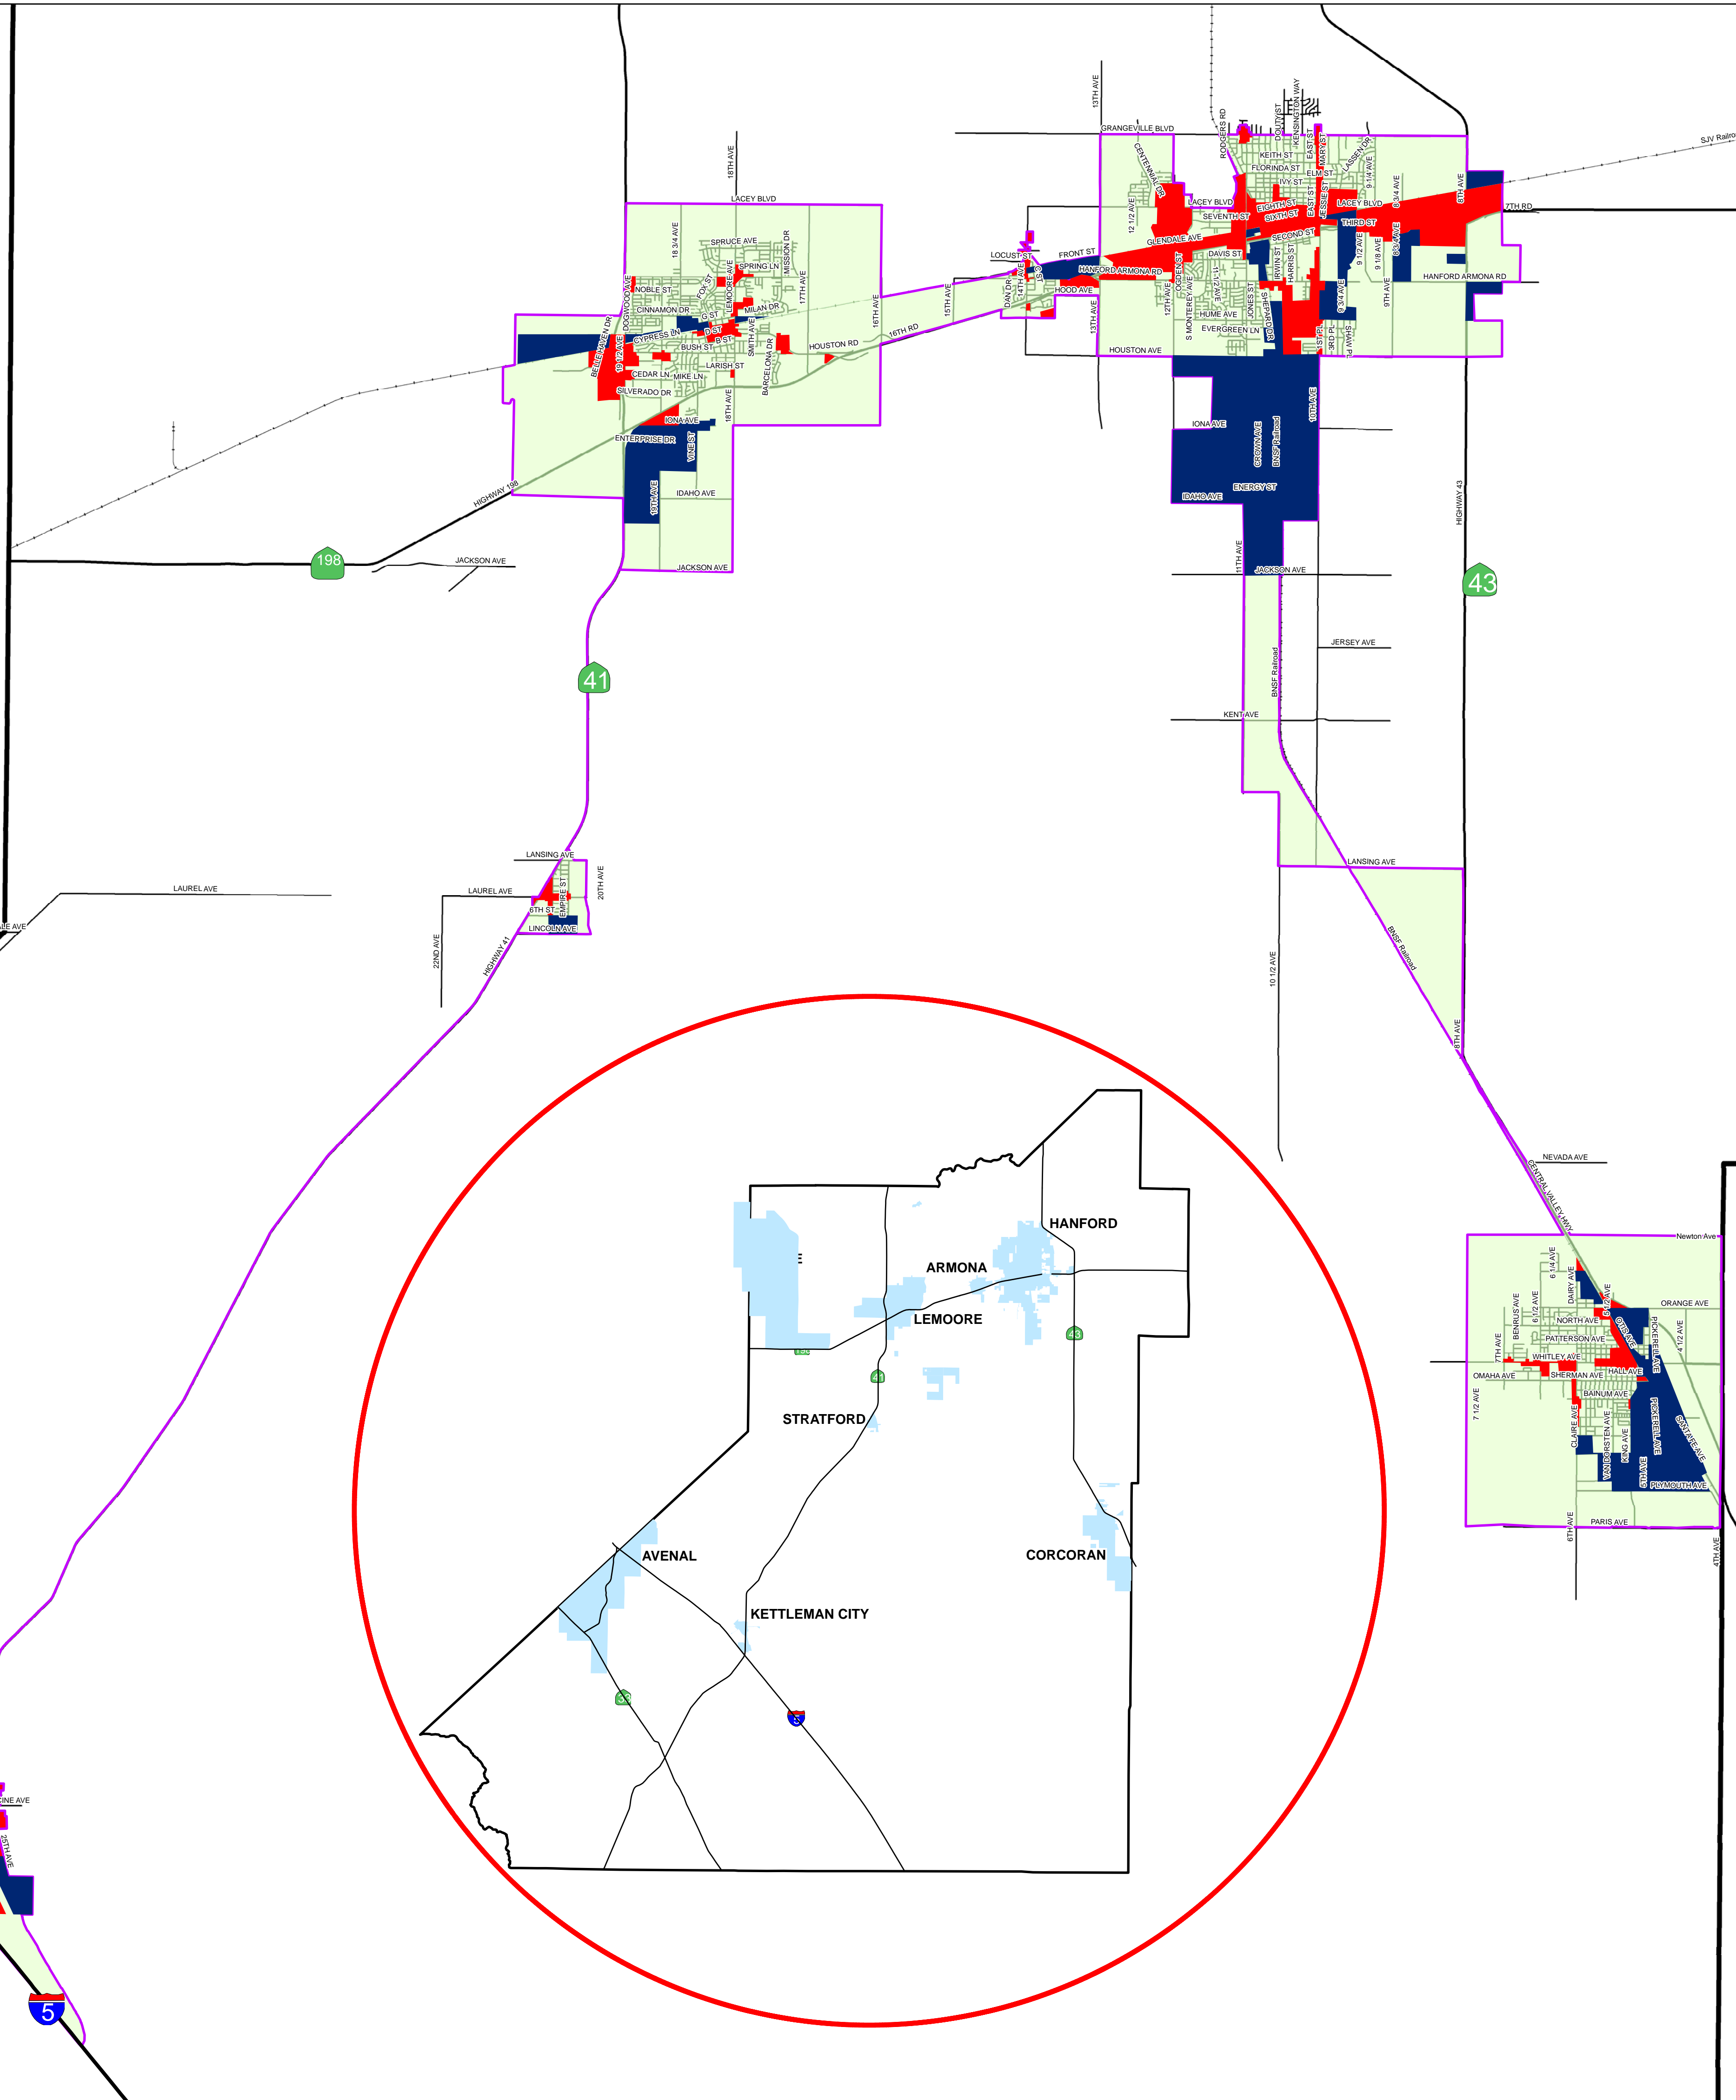

KINGS COUNTY ENTERPRISE ZONE
Application
for
2008 Designation
Map 2
Proposed Boundary Map

-  Kings County Boundary
-  Proposed Enterprise Zone Boundary
-  Commercial
-  Industrial
-  Eligible Area
-  Highway
-  Street

KINGS edc Map Prepared
January 14, 2009
By
 california

**KINGS COUNTY
 ECONOMIC DEVELOPMENT CORP.**
 120 North Irwin
 Hanford, CA 93230
 (559)585-3576 fax (559)585-7393
 www.kingsedc.org info@kingsedc.org